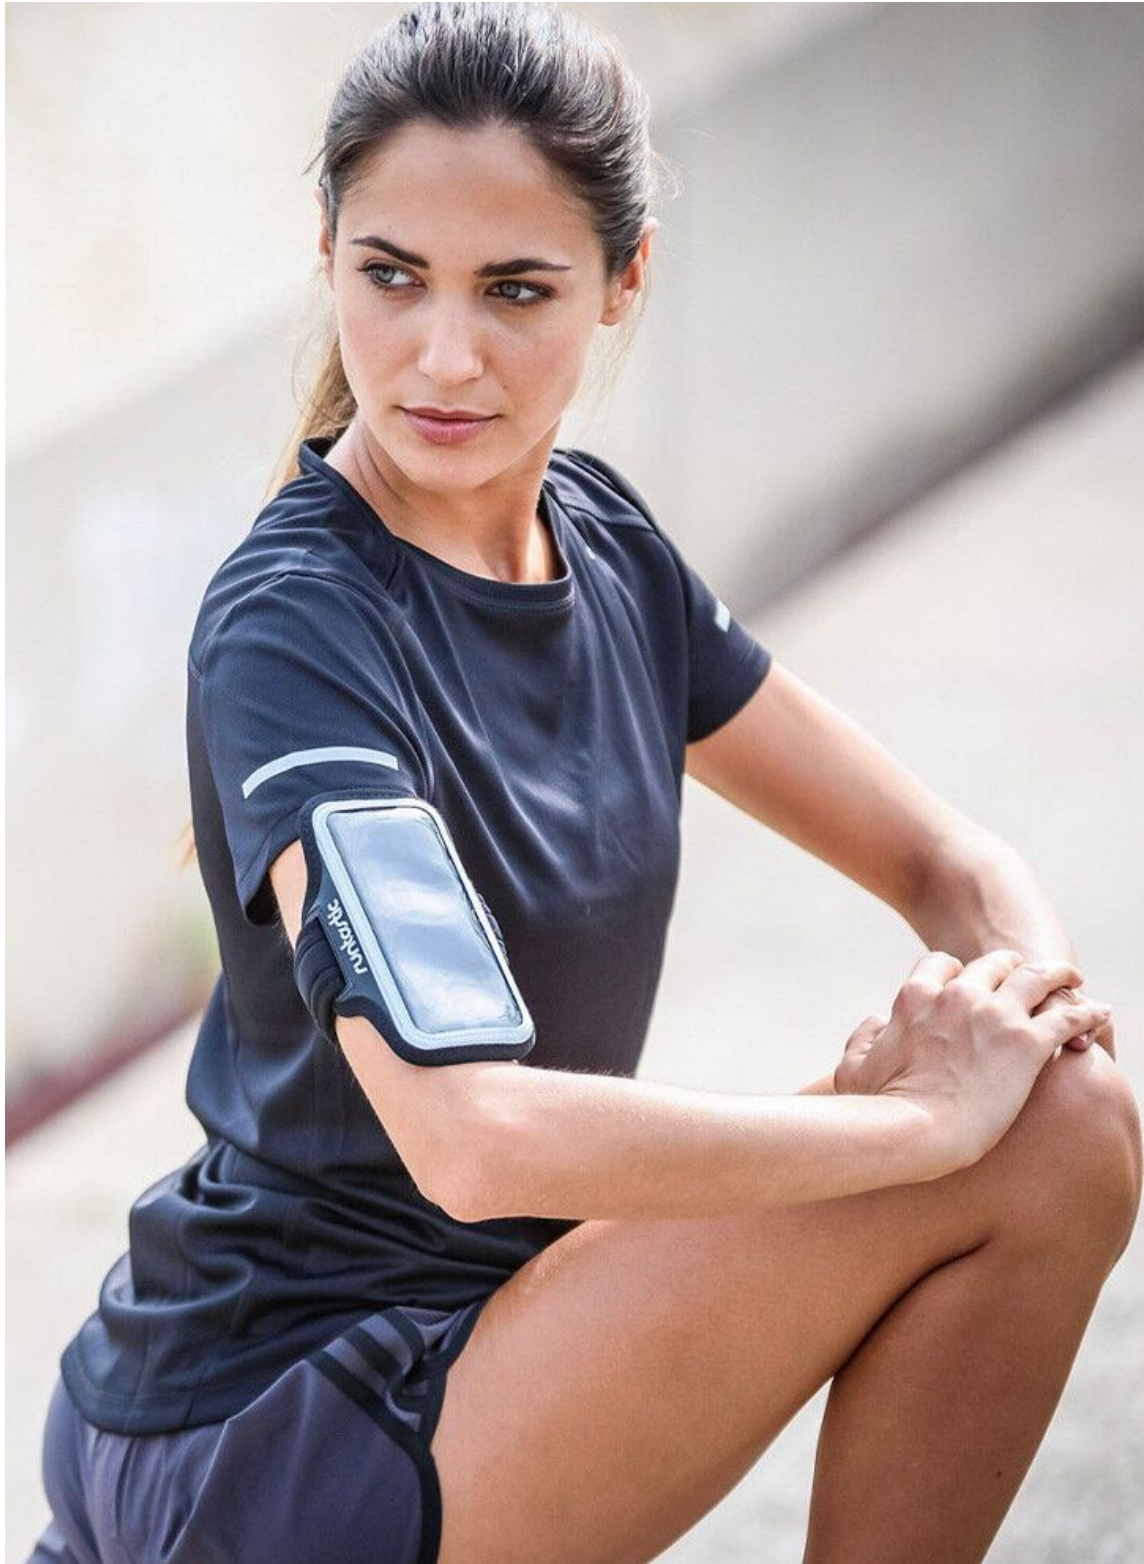

JUDIT LOPEZ

height 5'8.5 · bust 33.5" · cup B/C · waist 23.5" · hips 36" · dress 36 EU/6 US/8 UK
shoes size 38 EU/7 US/5 UK · hair light brown · eyes blue