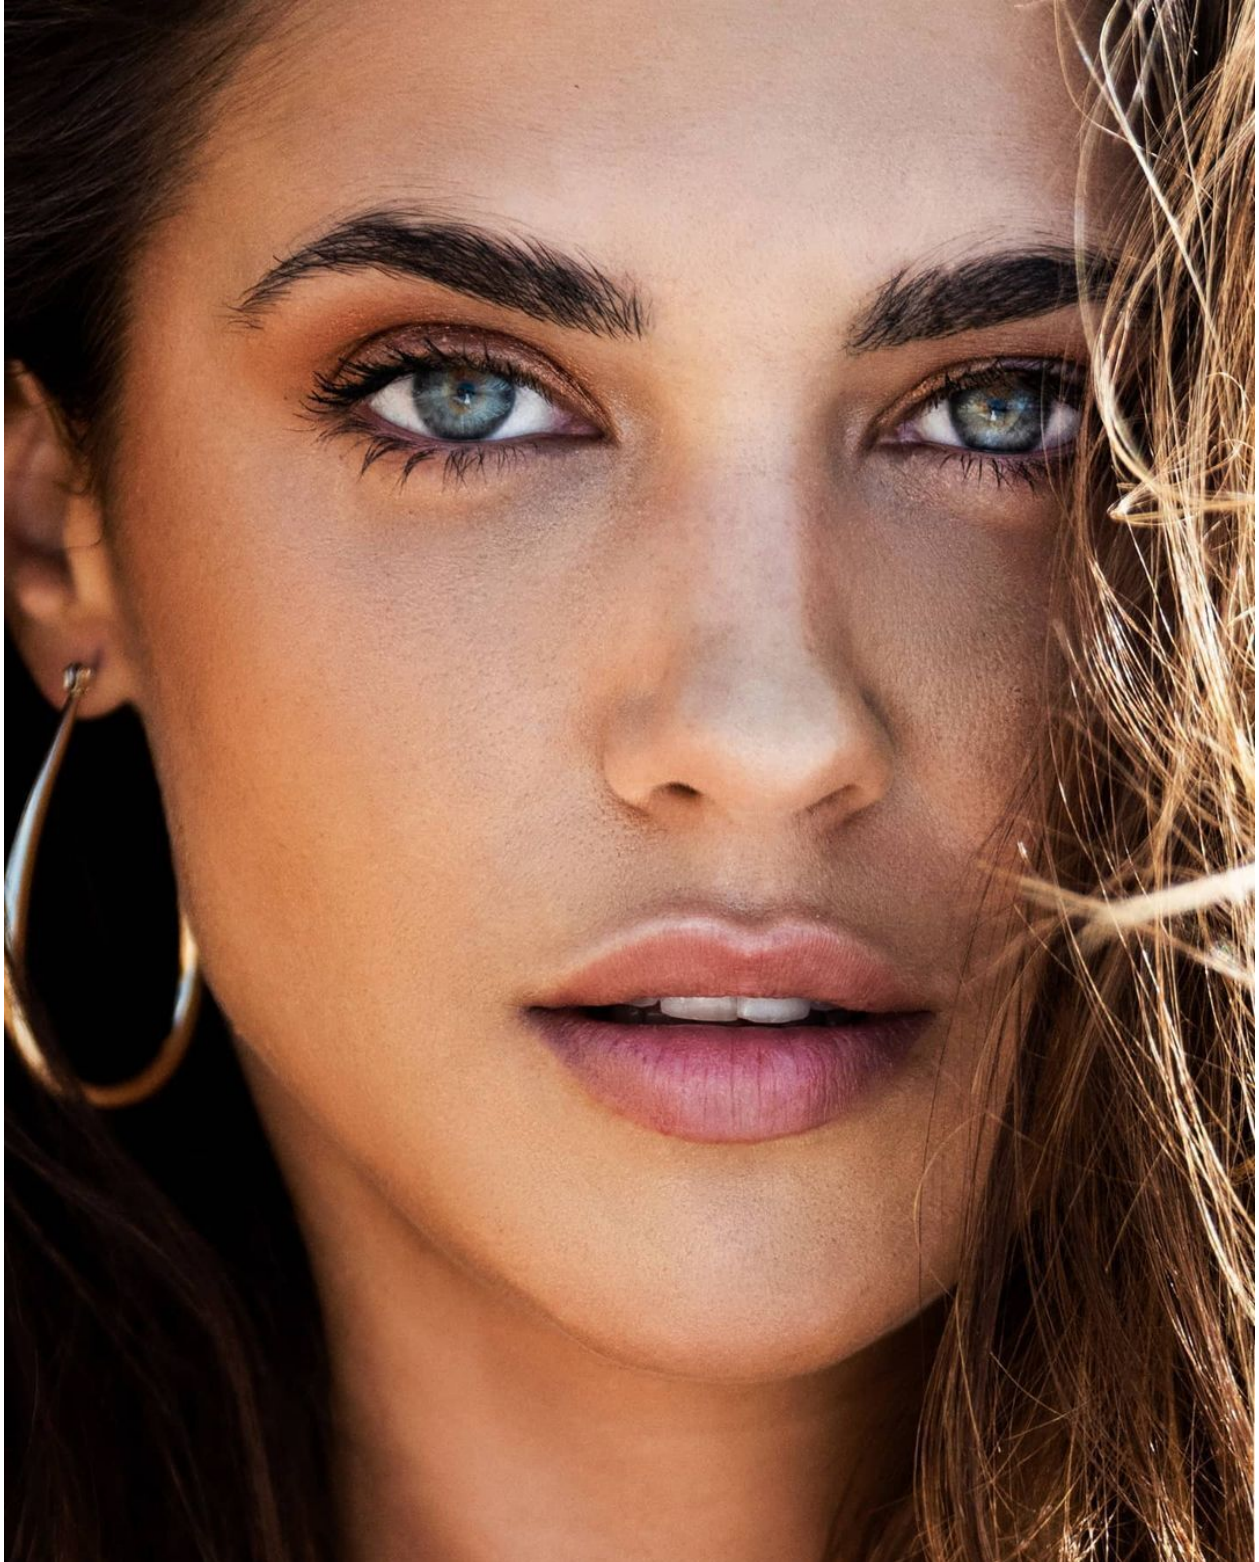

JUDIT LOPEZ

height 5'8.5 · bust 33.5" · cup B/C · waist 23.5" · hips 36" · dress 36 EU/6 US/8 UK
shoes size 38 EU/7 US/5 UK · hair light brown · eyes blue

JUDIT LOPEZ

height 5'8.5 · bust 33.5" · cup B/C · waist 23.5" · hips 36" · dress 36 EU/6 US/8 UK
shoes size 38 EU/7 US/5 UK · hair light brown · eyes blue

MGM
MODELS

MGM
MODELS

JUDIT LOPEZ

height 5'8.5 · bust 33.5" · cup B/C · waist 23.5" · hips 36" · dress 36 EU/6 US/8 UK
shoes size 38 EU/7 US/5 UK · hair light brown · eyes blue

JUDIT LOPEZ

height 5'8.5 · bust 33.5" · cup B/C · waist 23.5" · hips 36" · dress 36 EU/6 US/8 UK
shoes size 38 EU/7 US/5 UK · hair light brown · eyes blue